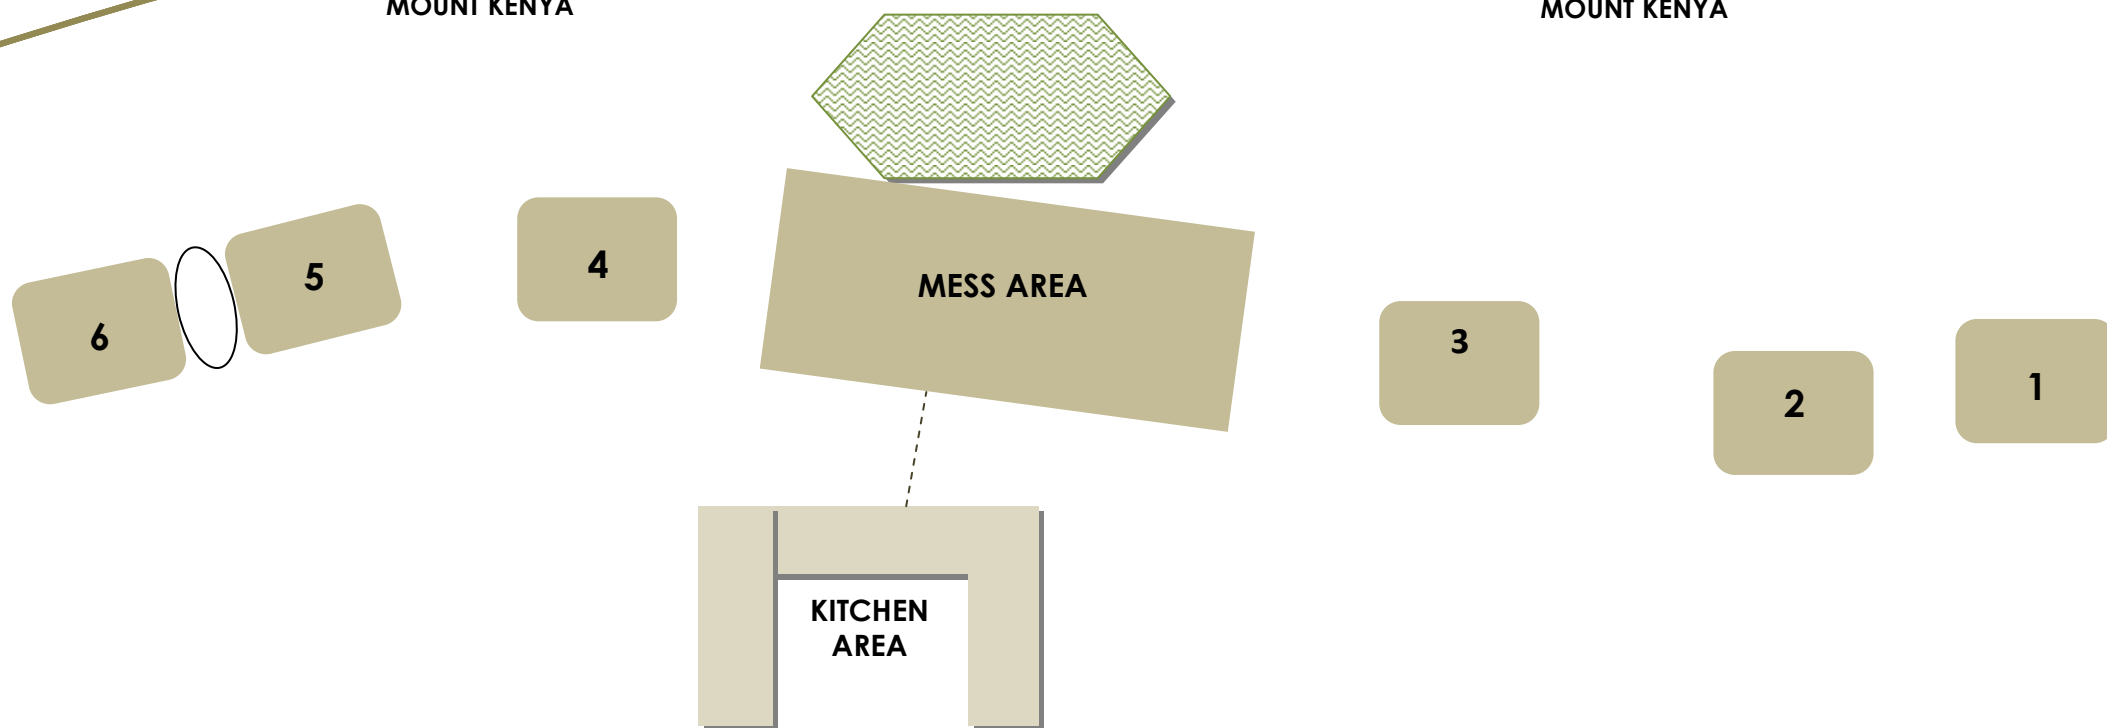

THE SAFARI COLLECTION

Exceptional Experiences in East Africa

SOLIO LODGE LAYOUT

MOUNT KENYA

MOUNT KENYA

For further information, please contact The Safari Collection.
www.thesafaricollection.com | info@thesafaricollection.com | +254 251 3166