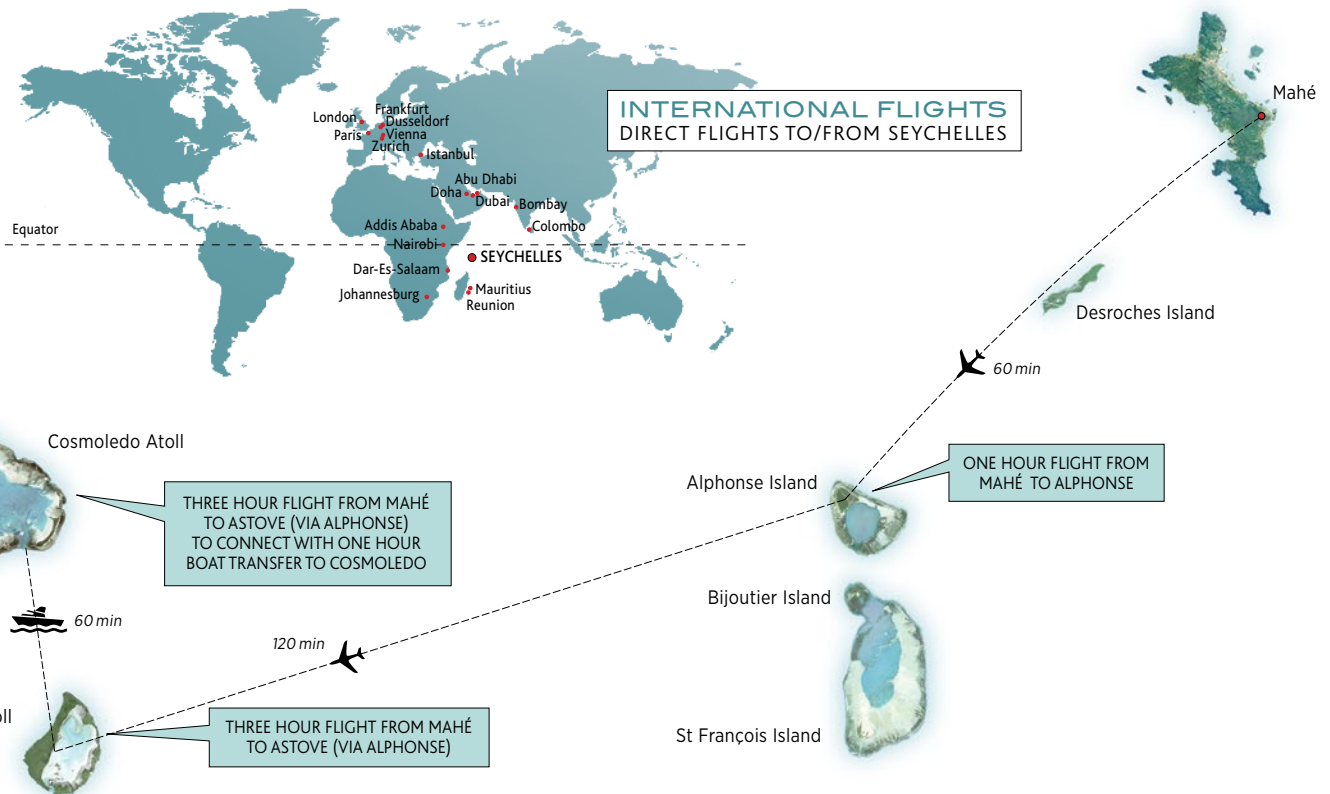

Blue Safari

SEYCHELLES

ACCESS

BLUE SAFARI SEASONS

SEASON	2018/2019		2019/2020	
DESTINATION	OPENING	CLOSING	OPENING	CLOSING
Alphonse Island	22-Sep-18	25-May-19	03-Aug-19	30-May-20
Astove Atoll	08-Nov-18	18-Apr-19	30-Oct-19	23-Apr-20
Cosmoledo Atoll	08-Nov-18	18-Apr-19	30-Oct-19	23-Apr-20

FLIGHT & BOAT SCHEDULES

DESTINATION	DEPARTURE	FLIGHT	DEPARTURE	ARRIVAL	RETURN SECTOR ± MAHÉ ARRIVAL	TIME IN MAHÉ PRIOR TO DEPARTURE	
ALPHONSE ISLAND FLIGHTS	ROUTING	MAHÉ > ALPHONSE > MAHÉ					
	Saturday	1st Flight	10h00	11h00	12h30	Minimum 4 hours	
	Saturday*	2nd Flight	13h30	14h30	16h00		
	Wednesdays*	1st Flight	14h00	15h00	16h30		
	Wednesdays*	2nd Flight	10h30	11h30	13h00		
* Flights are only on select Wednesdays and Saturdays.							
ASTOVE ATOLL FLIGHTS	ROUTING	MAHÉ > ALPHONSE > ASTOVE > ALPHONSE > MAHÉ					
	Mondays	One Flight	08h00	11h00	15h00	1 Day	
	Thursdays						
Mahé arrival time depends on turn around times on Alphonse & Astove. This flight can be used for Alphonse clients on both legs.							
COSMOLEDO ATOLL BOAT TRANSFERS	DEPARTURE	DEPART ASTOVE	ARRIVE COSMO	DEPART COSMO	ARRIVE ASTOVE	NOTE	TIME IN MAHÉ PRIOR TO DEPARTURE
	ROUTING	MAHÉ > ALPHONSE > ASTOVE (FLIGHT) > COSMOLEDO (BOAT) > ASTOVE > ALPHONSE > MAHÉ (FLIGHT)					
	Mondays	12h30	13h30	08h30	09h30	Transfers are weather and tide permitting	1 Day
Thursdays							