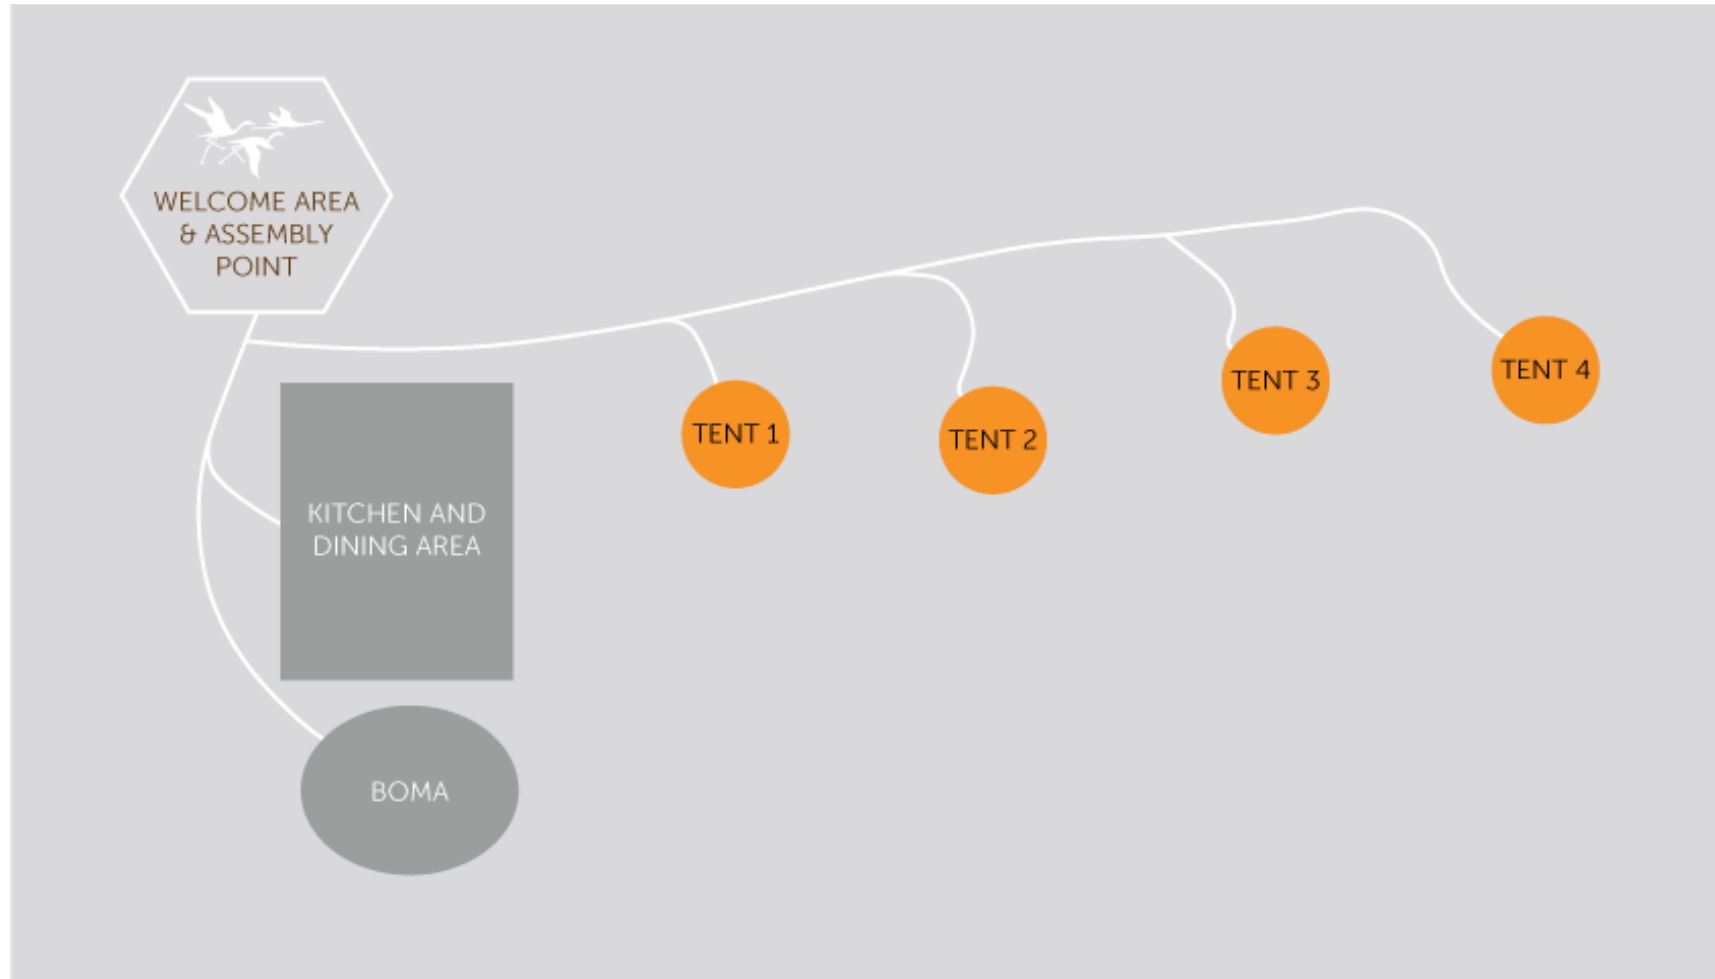

KWANDWE

GALPIN TENTED CAMP LAYOUT

+27 (0)46 603 3418 info@kwandwe.co.za www.kwandwe.com

Heatherton Towers , Fort Brown , Kwandwe Private Game Reserve , Eastern Cape , 6140 , South Africa