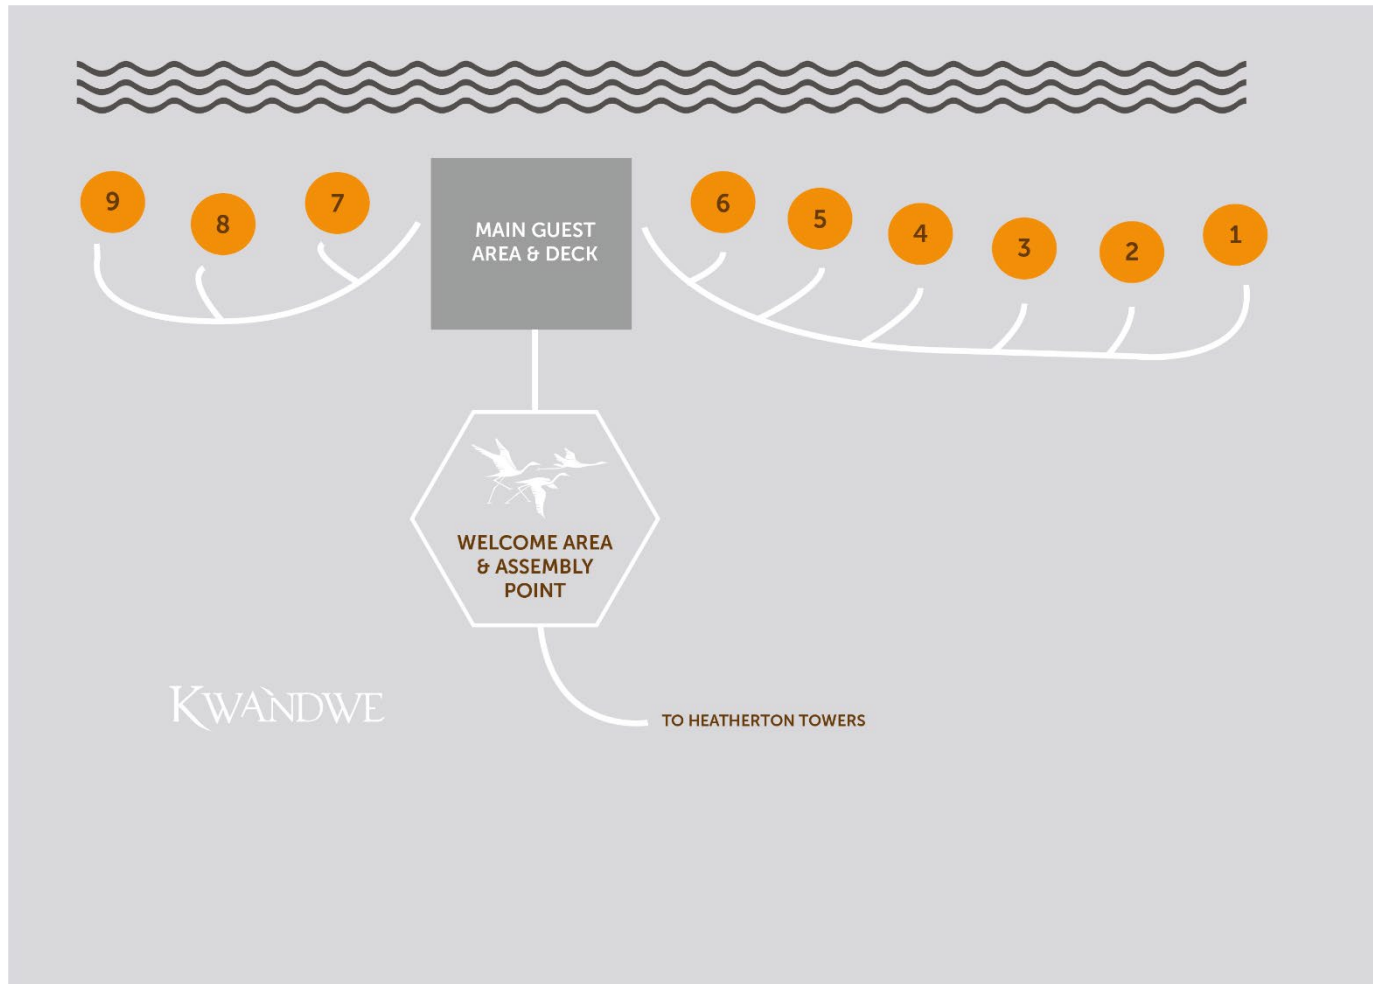

KWANDWE

GREAT FISH RIVER LODGE LAYOUT

+27 (0)46 603 3418 info@kwandwe.co.za www.kwandwe.com

Heatherton Towers , Fort Brown , Kwandwe Private Game Reserve , Eastern Cape , 6140 , South Africa