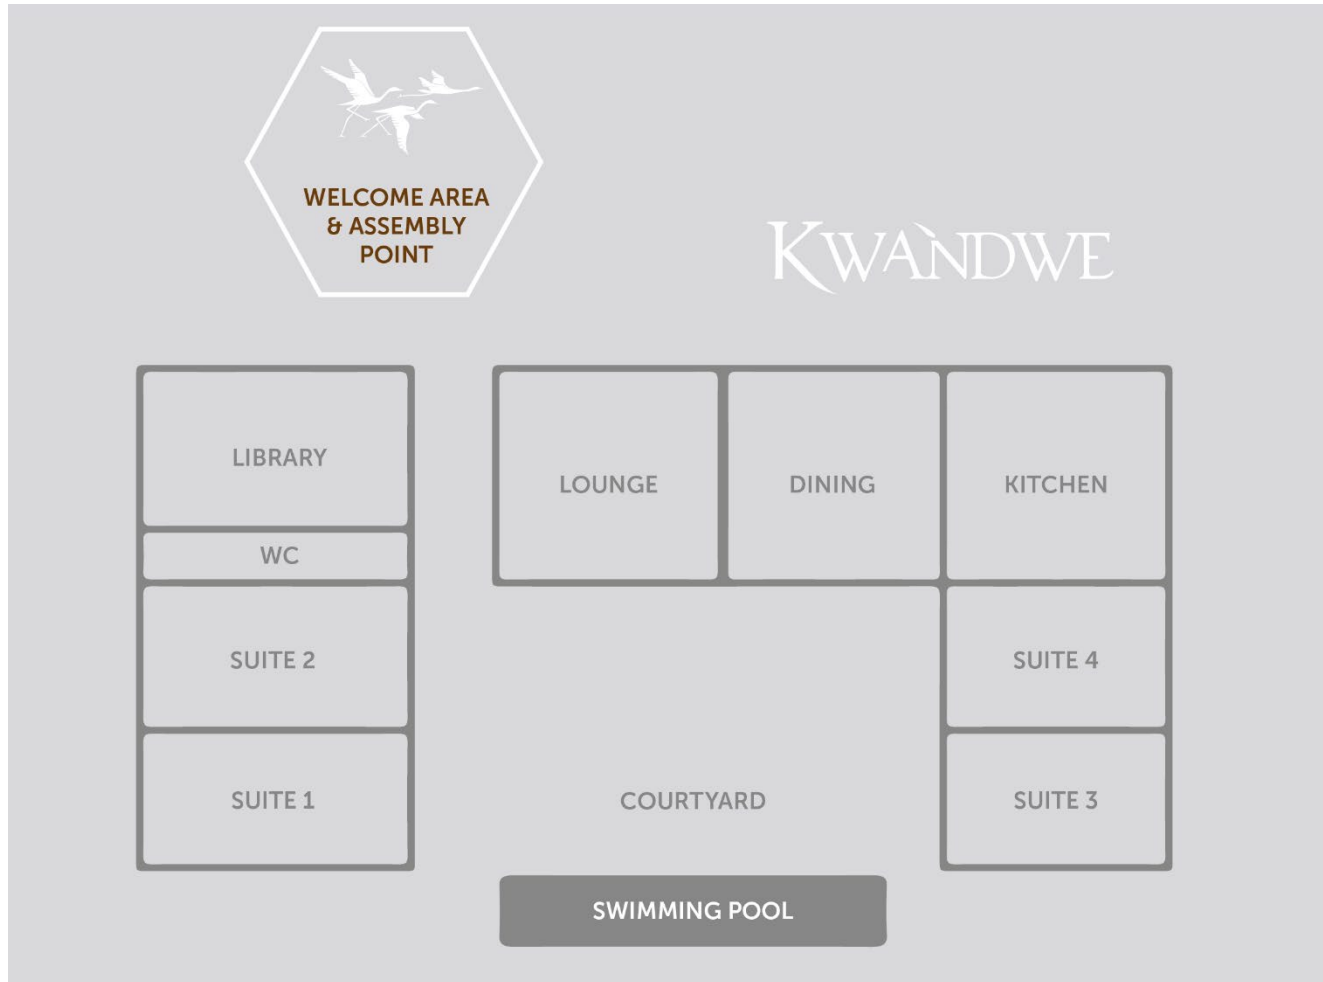

KWANDWE

MELTON MANOR LAYOUT

+27 (0)46 603 3418 info@kwandwe.co.za www.kwandwe.com

Heatherton Towers, Fort Brown, Kwandwe Private Game Reserve, Eastern Cape, 6140, South Africa