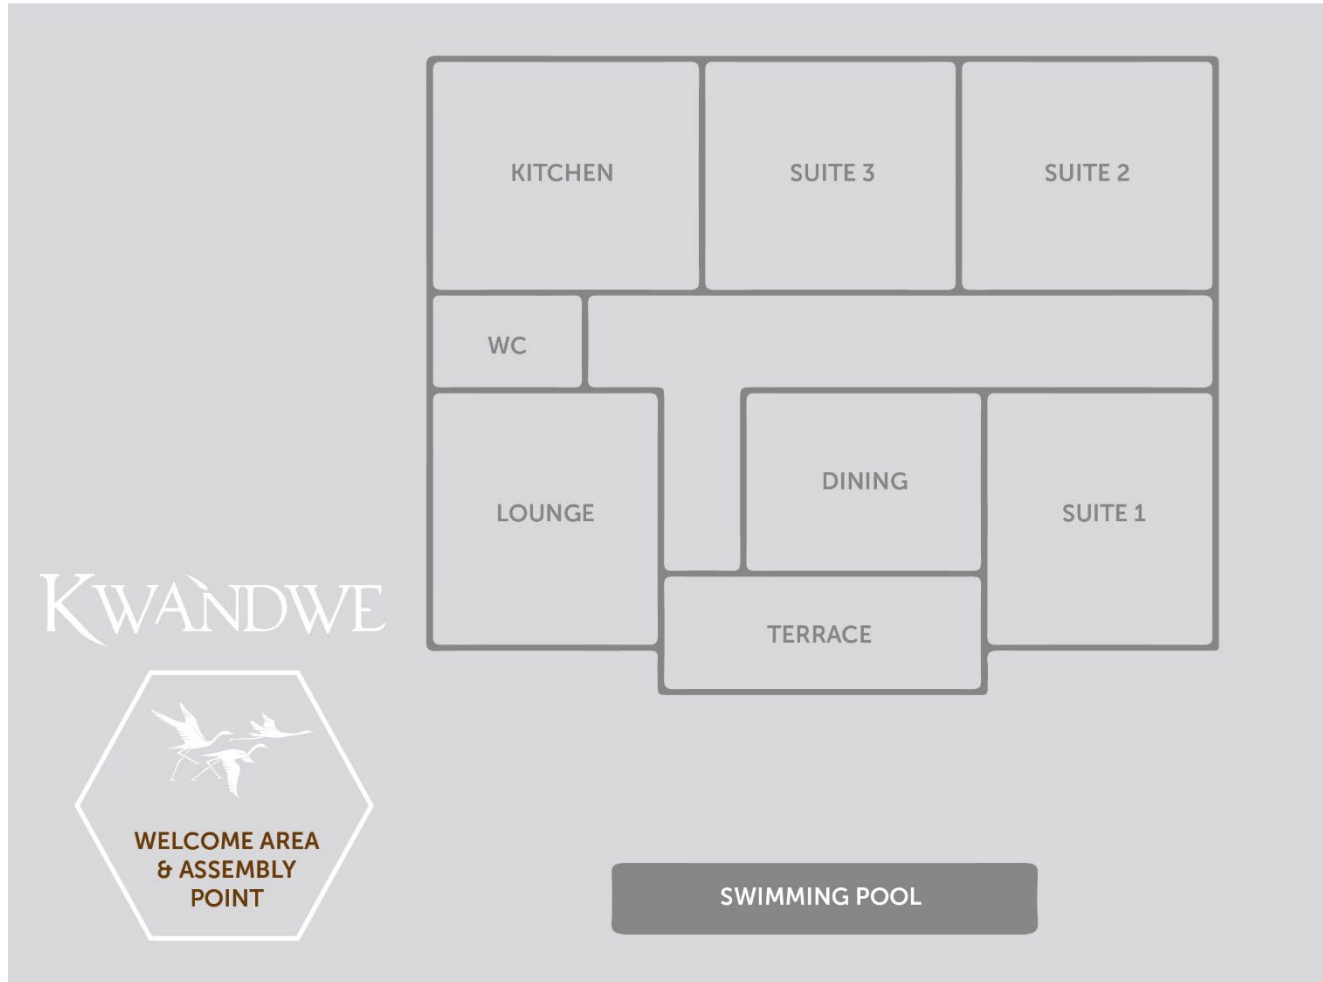

KWANDWE

UPLANDS HOMESTEAD LAYOUT

+27 (0)46 603 3418

info@kwandwe.co.za

www.kwandwe.com

Heatherton Towers , Fort Brown , Kwandwe Private Game Reserve , Eastern Cape , 6140 , South Africa