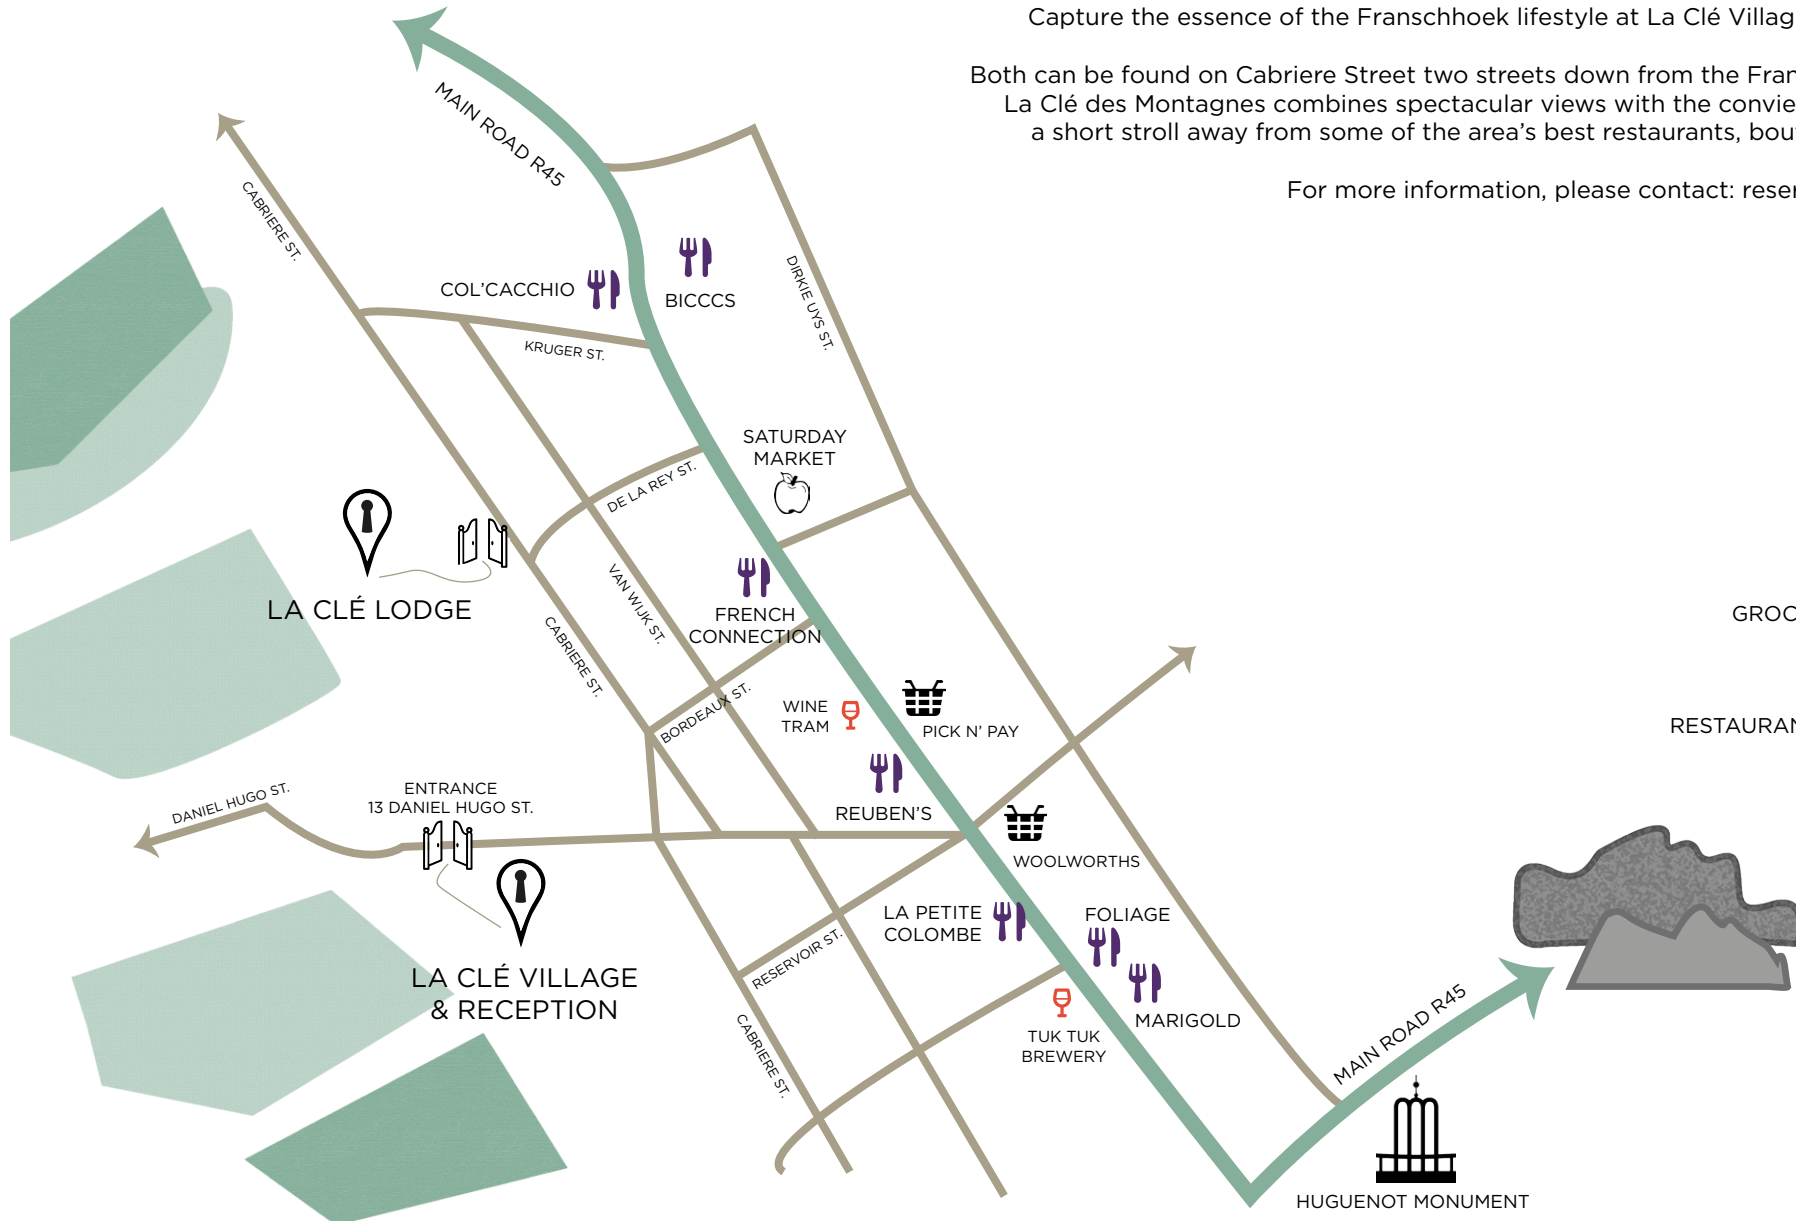

LA CLÉ DES MONTAGNES

FRANSCHHOEK

Finding La Clé des Montagnes

LA CLÉ DES MONTAGNES

Capture the essence of the Franschhoek lifestyle at La Clé Village and La Clé Lodge.

Both can be found on Cabriere Street two streets down from the Franschhoek main road. La Clé des Montagnes combines spectacular views with the convenience of being only a short stroll away from some of the area's best restaurants, boutiques and galleries.

For more information, please contact: reservations@lacle.co.za

LA CLÉ

GATE

GROCERY STORE

RESTAURANTS & BARS