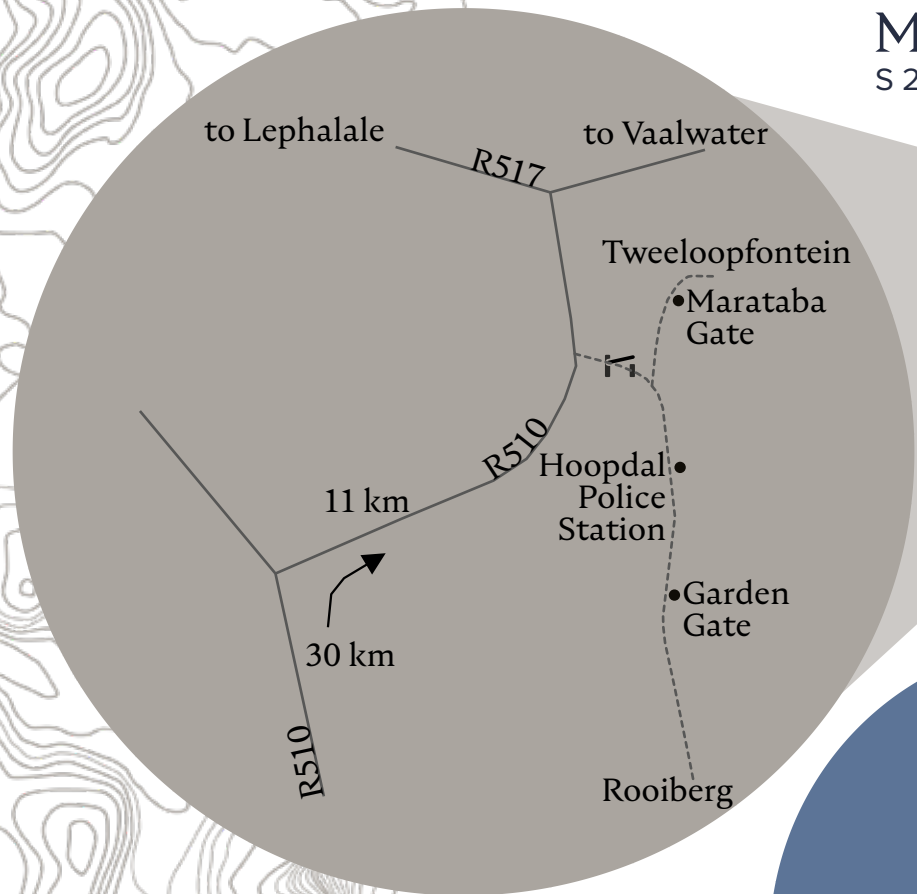

Marataba gate:

S 24.267060 | E 27.491869

From Lanseria International Airport:
Best route is via Brits and Thabazimbi.

From OR Tambo International Airport:
Best route is via N1, turn left at Kranskop Toll Plaza via Modimolle and Vaalwater.