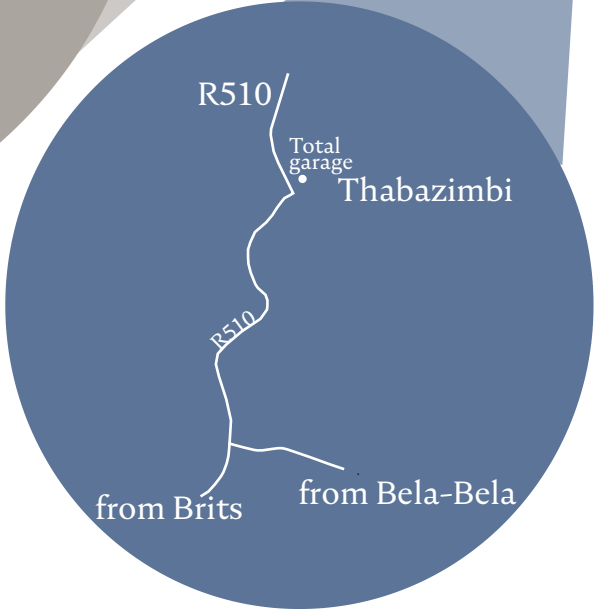

Marataba gate:

S 24.267060 | E 27.491869

From Lanseria International Airport:
Best route is via Brits and Thabazimbi.

From OR Tambo International Airport:
Best route is via N1, turn left at Kranskop Toll Plaza via Modimolle and Vaalwater.