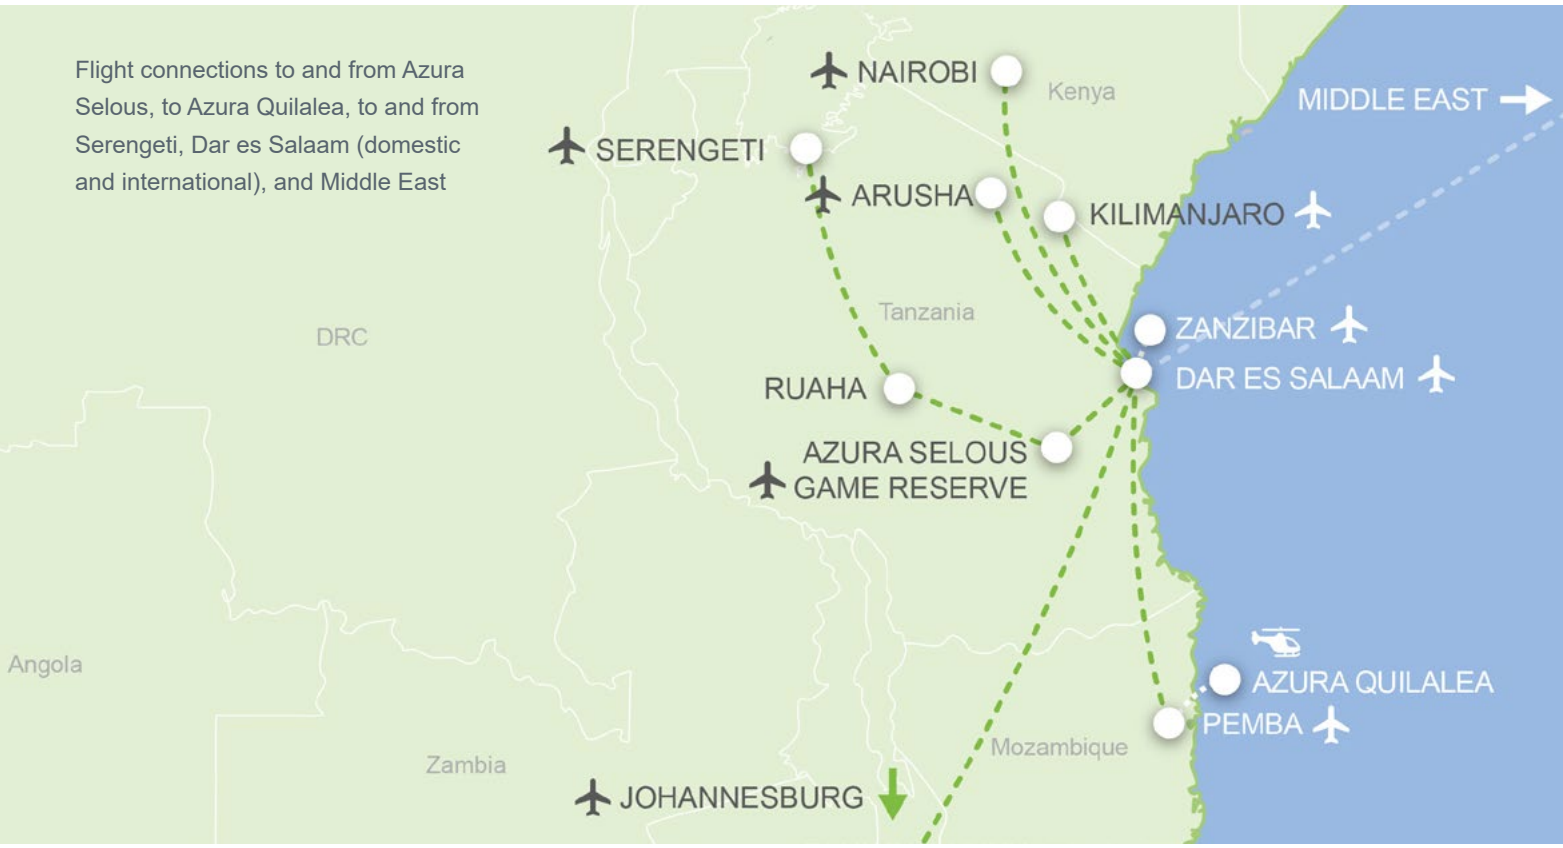

Flight connections to and from Azura Selous, to Azura Quilalea, to and from Serengeti, Dar es Salaam (domestic and international), and Middle East

AZURA SELOUS GAME RESERVE - Flight Access Map

Flights Connections to and from Azura Selous:

Dar Es Salaam to Upper Selous

Coastal Aviation flies 3 x daily and Auric Air 2 x daily between Dar es Salaam and Upper Selous (Sumbazi landing strip). Guests can connect easily with flights to Zanzibar from Upper Selous which offers an excellent bush and beach combination.

For all information visit www.coastal.co.tz

COMBINING AZURA SELOUS WITH AZURA QUILALEA IN NORTHERN MOZAMBIQUE:					
LAM - Between Dar Es Salaam & Pemba: LAM flies 3 x per week between Dar es Salaam and Pemba. An overnight in Pemba is necessary due to the late arrival of this flight in Pemba. Transfer to Quilalea will be the following morning. Coastal Aviation offers a connection between Dar es Salaam and Pemba on a charter basis.					
ORIGIN	DESTINATION	FREQUENCY	DEPART	ARRIVE	FLIGHT NR
Dar	Pemba	Wed, Fri, Sun	16:45	16:55	TM 465
Pemba	Dar	Wed, Fri, Sun	11:50	14:00	TM 464

All prices are online with LAM

COMBINING AZURA SELOUS WITH AZURA BENGUERRA IN SOUTHERN MOZAMBIQUE:					
SAA + Airlink - Between Dar Es Salaam to Vilanculos, Via Johannesburg: SAA flies daily from Dar es Salaam to Johannesburg, to connect to the Airlink flight to Vilanculos. An overnight in Dar es Salaam is necessary due to early departure of the SAA flight.					
ORIGIN	DESTINATION	FREQUENCY	DEPART	ARRIVE	FLIGHT NR
Dar	JHB	Daily	06:00	08:35	SA 189
JHB	Vilanculos	Daily	11:30	13:10	SA 8260
Vilanculos	JHB	Daily	13:25 13:45	15:10 15:30	SA 8263 SA 8261