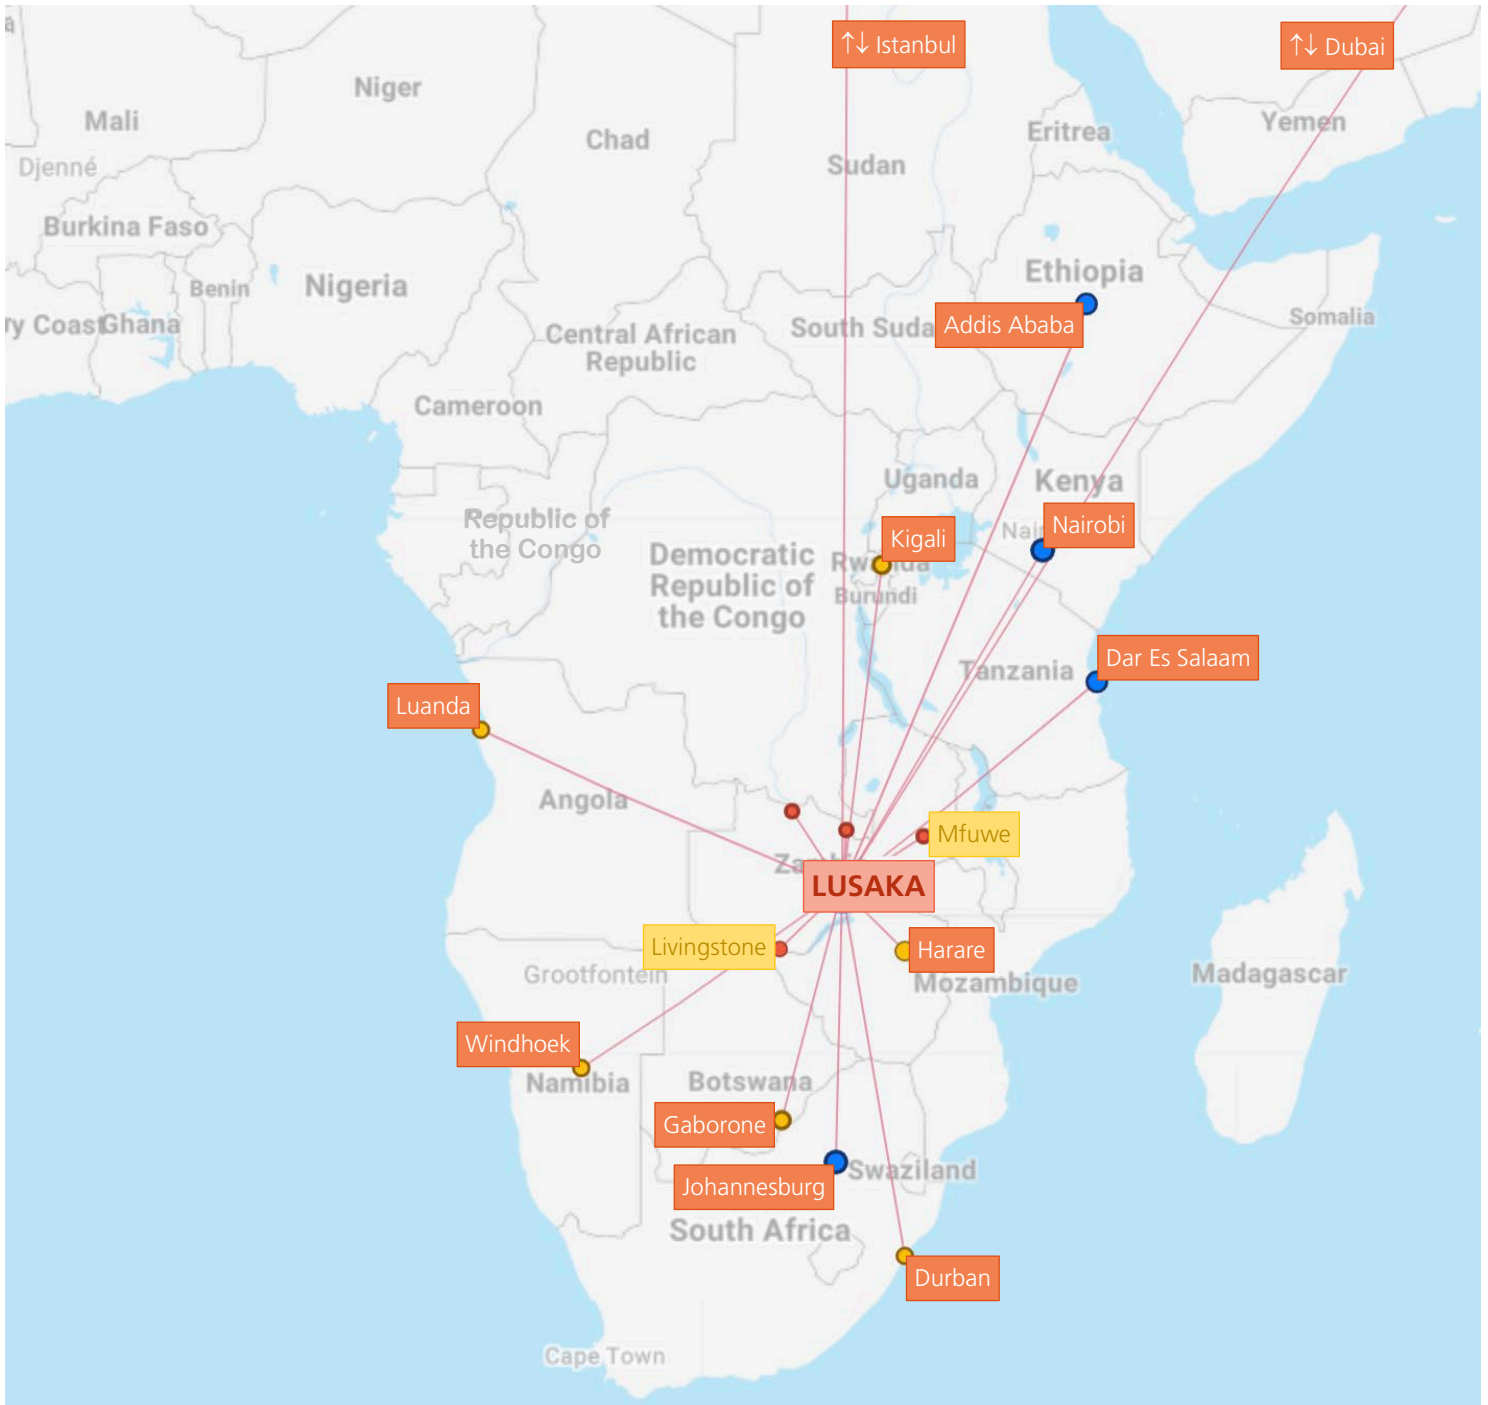

FLIGHT ACCESS: LUSAKA, ZAMBIA

ZAMBIA: International Flight Access | Kenneth Kaunda International Airport

International flight access: Kenneth Kaunda International Airport

Accessing Zambia is simple, with international flights arriving from Dubai, Istanbul, Johannesburg, Nairobi and Addis Ababa among others. These hubs create seamless connections from across the world into Lusaka, the capital and largest city of Zambia.

However, what may be surprising, is the various direct connections between Lusaka and other African experiences, such as Kigali (for mountain gorillas), Nairobi (Kenya safari), Dar (Tanzania beach), Windhoek (for all of the great offerings in Namibia).